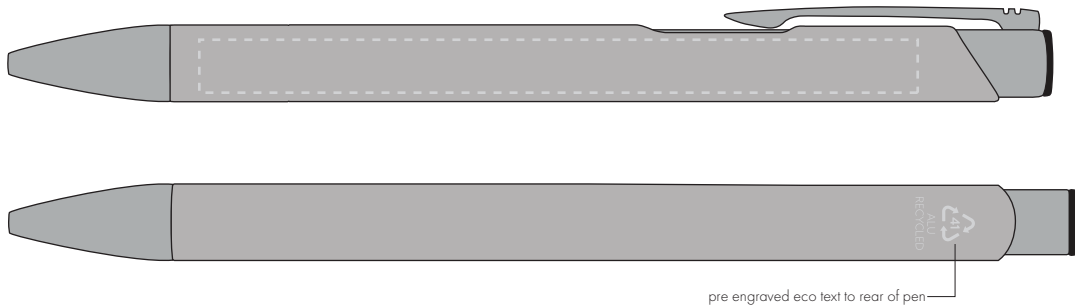

Your Ref:
Our Ref:

Quantity:
Version: 1

Product Code: TPC982001
Product Colour: SILVER

PRINTING CONCERNS:

We stock this item in the following colours

**PANTONE REFERENCE(S)**

● Engrave

ARTWORK SCALE 100%

ARTWORK SCALE 100%
Side Engrave Area:
95mm x 7mm

pre engraved eco text to rear of pen

Product Image for visualisation
- colours may vary

The dashed line is to demonstrate print area and will not appear on your printed item